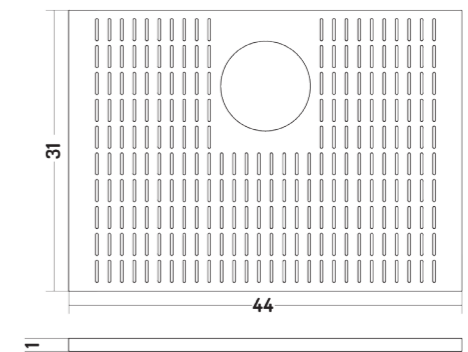

VASSOIO DA APPOGGIO
20" - 24" - 30" - 33"

SCOLAPASTA
20" - 24" - 30" - 33"

FOOD STRAINER
20" - 24" - 30" - 33"

COUNTER TRAY
20" - 24" - 30" - 33"

ACCESSORI POT/
POT ACCESSORIES

ACCESSORIO FONDO VASCA

BOTTOM BASIN ACCESSORY

POT 20"

POT 24"

POT 33" DV/DB

POT 30"

FARM SINK
24"

LAGOON
27"

BARREL
27"

BARREL
30"