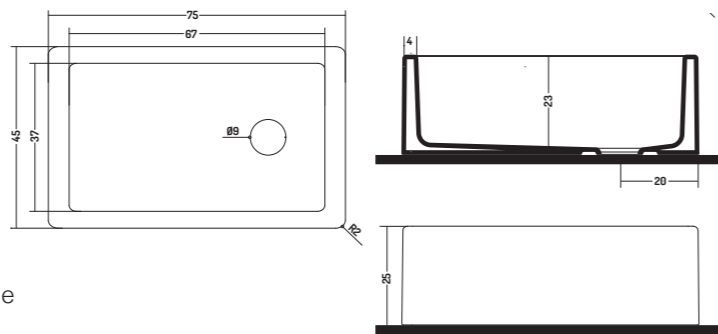

COD. FM03018001

30"

Sopra piano/
Sottopiano

Over top/
Under top

reversibile/reversible