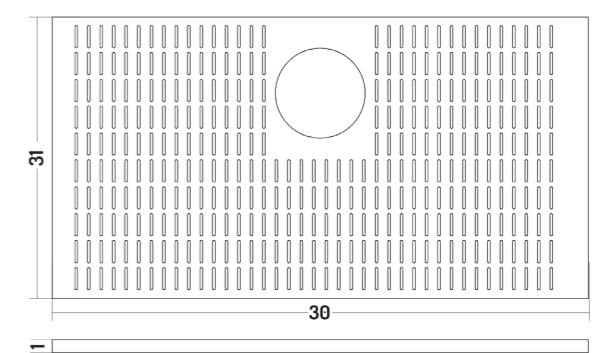

POT 20"

POT 24"

POT 33" DV/DB

POT 30"

FARM SINK
24"

LAGOON
27"

BARREL
27"

BARREL
30"