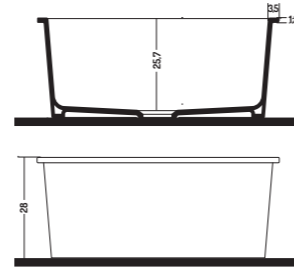

Lucidi/Glossy

BARREL

COD. BC02719001

27"

Sopra piano/
Sottopiano

Over top/
Under top