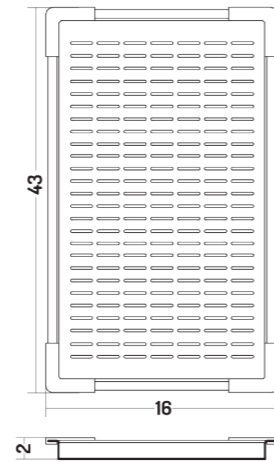

Over top/
Under top

COD. BC03019001

30"

Sopra piano/
Sottopiano

Over top/
Under top

ACCESSORI

ACCESSORIES

ACCESSORI POT/
POT ACCESSORIES

VASSOIO DA APPOGGIO
20" - 24" - 30" - 33"

SCOLAPASTA
20" - 24" - 30" - 33"

FOOD STRAINER
20" - 24" - 30" - 33"

COUNTER TRAY
20" - 24" - 30" - 33"

ACCESSORI POT/
POT ACCESSORIES

ACCESSORIO FONDO VASCA

BOTTOM BASIN ACCESSORY