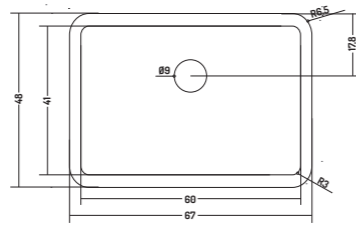

Lucidi/Glossy

BARREL

COD. BC02719001

27"

Sopra piano/
Sottopiano

Over top/
Under top