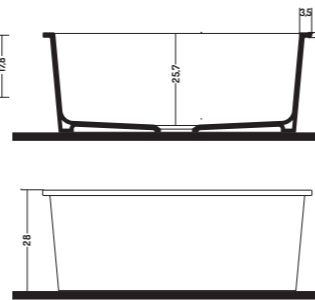

COD. BC03019001

30"

Sopra piano/
Sottopiano

Over top/
Under top