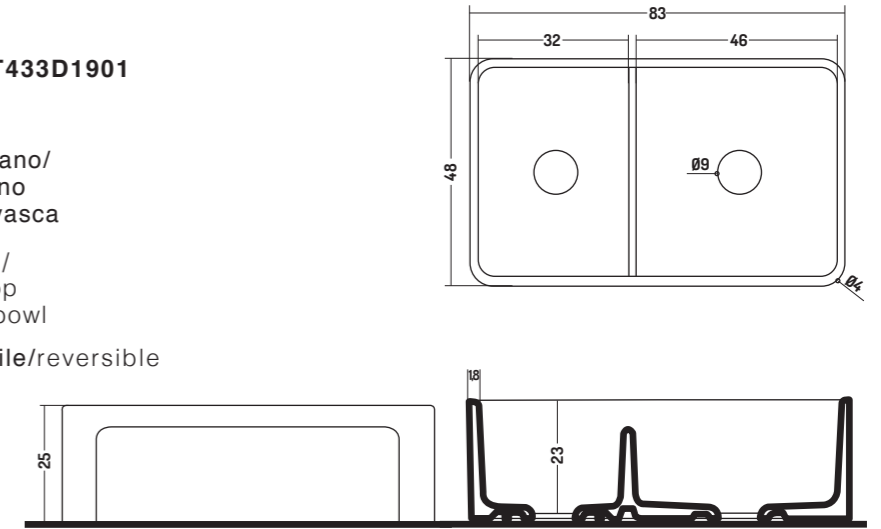

Lucidi/Glossy

COD. LT433D1901

33"

Sopra piano/
Sottopiano
Doppia vasca

Over top/
Under top
Double bowl

reversibile/reversible