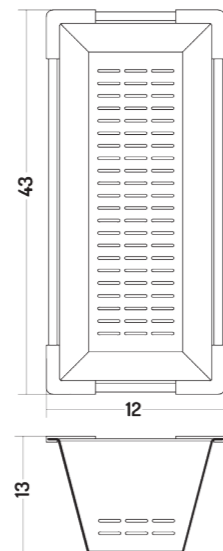

Over top/
Under top

COD. BC03019001

30"

Sopra piano/
Sottopiano

Over top/
Under top

ACCESSORI

ACCESSORIES

ACCESSORI POT/
POT ACCESSORIES

VASSOIO DA APPOGGIO
20" - 24" - 30" - 33"

SCOLAPASTA
20" - 24" - 30" - 33"

FOOD STRAINER
20" - 24" - 30" - 33"

COUNTER TRAY
20" - 24" - 30" - 33"

ACCESSORI POT/
POT ACCESSORIES

ACCESSORIO FONDO VASCA

BOTTOM BASIN ACCESSORY

POT 20"

POT 24"

POT 33" DV/DB

POT 30"

FARM SINK
24"

LAGOON
27"

BARREL
27"

BARREL
30"