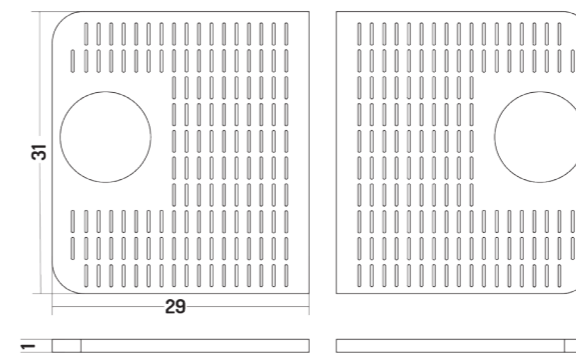

VASSOIO DA APPOGGIO
20" - 24" - 30" - 33"

SCOLAPASTA
20" - 24" - 30" - 33"

FOOD STRAINER
20" - 24" - 30" - 33"

COUNTER TRAY
20" - 24" - 30" - 33"

ACCESSORI POT/
POT ACCESSORIES

ACCESSORIO FONDO VASCA

BOTTOM BASIN ACCESSORY

POT 20"

POT 24"

POT 33" DV/DB

POT 30"

FARM SINK
24"

LAGOON
27"

BARREL
27"

BARREL
30"