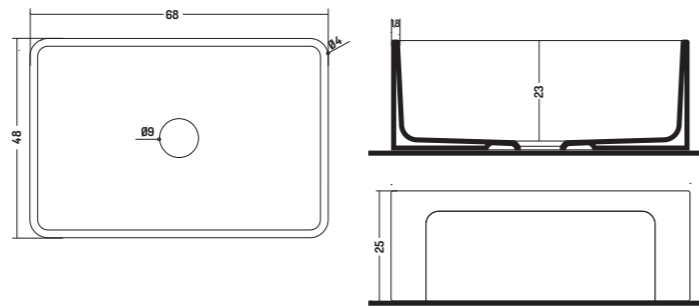

Lucidi/Glossy

LAGOON

COD. LT12719001

27"

Sopra piano/
Sottopiano

Over top/
Under top

reversibile/reversible