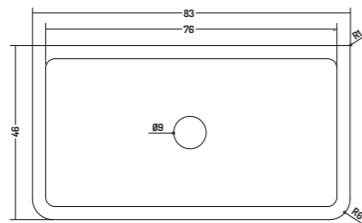

COD. LT03318001

33"

Sopra piano/
Sottopiano

Over top/
Under top

reversibile/reversible