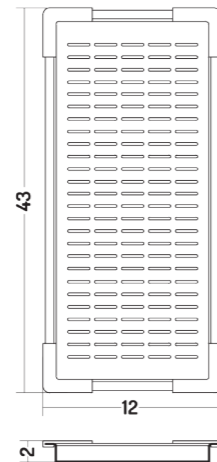

Over top/
Under top

COD. BC03019001

30"

Sopra piano/
Sottopiano

Over top/
Under top

ACCESSORI

ACCESSORIES

ACCESSORI POT/
POT ACCESSORIES

VASSOIO DA APPOGGIO
20" - 24" - 30" - 33"

SCOLAPASTA
20" - 24" - 30" - 33"

FOOD STRAINER
20" - 24" - 30" - 33"

COUNTER TRAY
20" - 24" - 30" - 33"

ACCESSORI POT/
POT ACCESSORIES

ACCESSORIO FONDO VASCA

BOTTOM BASIN ACCESSORY

POT 20"

POT 24"

POT 33" DV/DB

POT 30"

FARM SINK
24"

LAGOON
27"

BARREL
27"

BARREL
30"