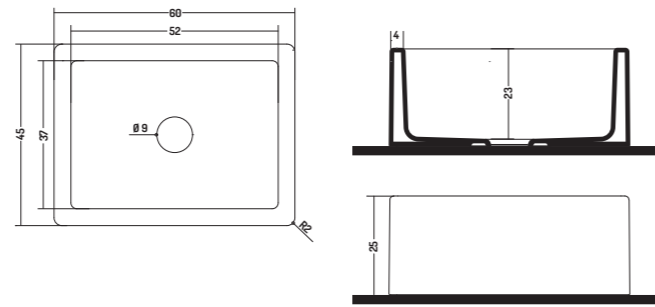

Lucidi/Glossy

FARM SINK

COD. FM02418001

24"

Sopra piano/
Sottopiano

Over top/
Under top

reversibile/reversible