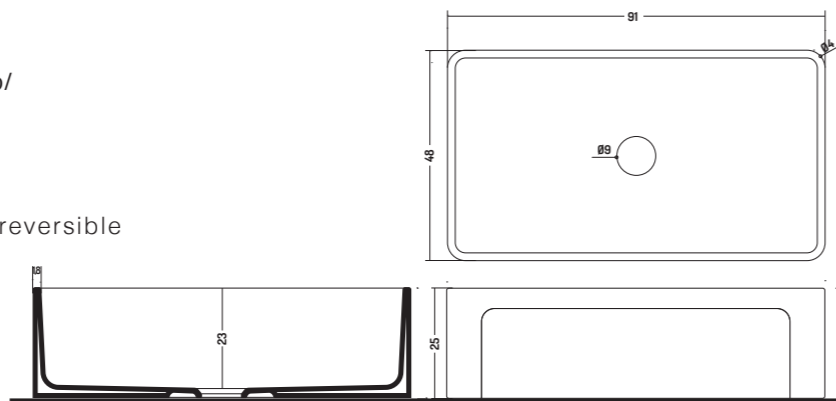

COD. LT33619001

36"

Sopra piano/
Sottopiano

Over top/
Under top

reversibile/reversible