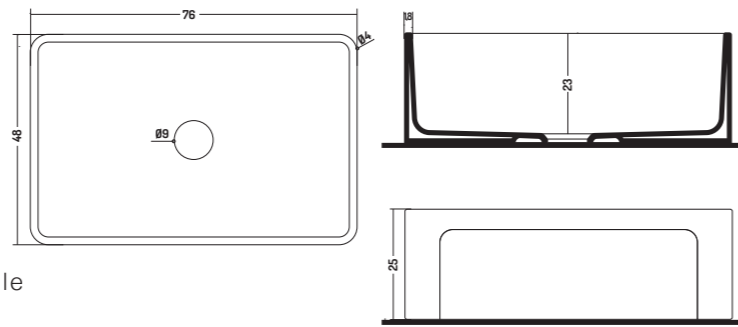

Sopra piano/
Sottopiano

Over top/
Under top

reversibile/reversible

COD. LT23019001

30"

Sopra piano/
Sottopiano

Over top/
Under top

reversibile/reversible