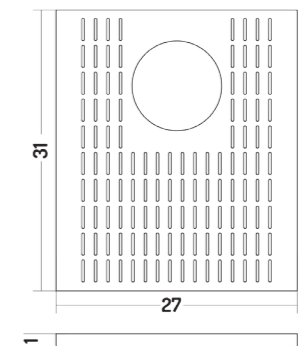

VASSOIO DA APPOGGIO
20" - 24" - 30" - 33"

SCOLAPASTA
20" - 24" - 30" - 33"

FOOD STRAINER
20" - 24" - 30" - 33"

COUNTER TRAY
20" - 24" - 30" - 33"

ACCESSORI POT/
POT ACCESSORIES

ACCESSORIO FONDO VASCA

BOTTOM BASIN ACCESSORY

POT 20"

POT 24"

POT 33" DV/DB

POT 30"

FARM SINK
24"

LAGOON
27"

BARREL
27"

BARREL
30"