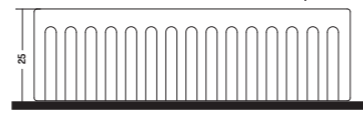

COD. LT03318001

33"

Sopra piano/
Sottopiano

Over top/
Under top

reversibile/reversible