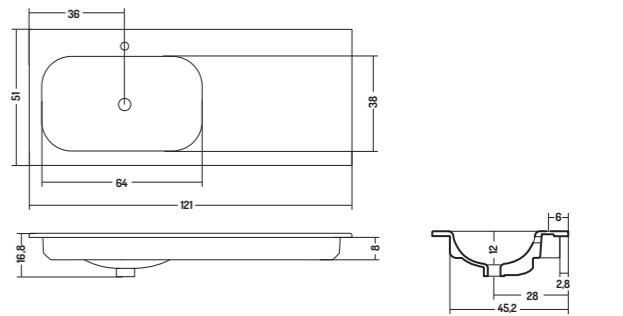

COD. SO121SX101
Lavabo Incasso Soft 121 Sx
Recessed Basin 121 L
121x51x H 16,8 Cm