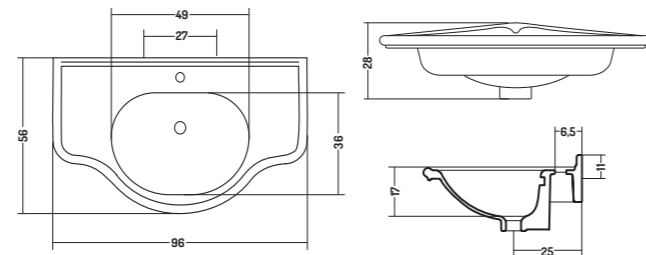

GAMBE

COD. PA01200001

Gambe Dritte

Straight Legs

h74 cm

LEGS

COLONNA

COD. PA01100001

Colonna

Pedestal

h 66 cm

PEDESTAL

COD. PA09000101

Consolle da Incasso
90 / 1 Foro

Recessed Console 90
/ 1 Tap Hole

90x56x h 28 cm