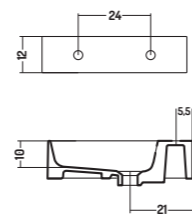

35x25x h 10 cm

APPOGGIO/PARETE 48

COUNTER/WALL-HUNG 48

COD. SL04848101

Lavabo Appoggio/
Parete / 1 Foro

Counter/Wall-hung
basin / 1 tap hole

48x48x h 12 cm

COD. SL04038001