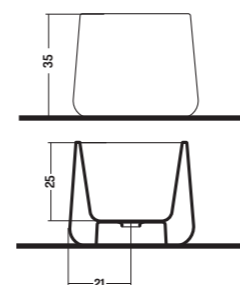

Lucidi/Glossy 

APPOGGIO 42Ø

COD. CT04200001
 Lavabo in Appoggio 42
 Counter Basin 42
 Ø 42x h 35 cm

COUNTER 42Ø

APPOGGIO/PARETE 41

COD. CT08000101
 Lavabo in Appoggio/
 Parete 80
 Wall Hung/Counter
 Basin 80
 80x41x h 18 cm