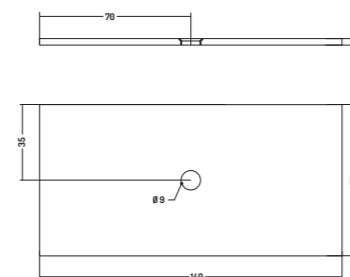

Piatto Doccia

Shower Tray

100x80 cm - H3

COD. PDFV714301

Piatto Doccia

Shower Tray

140x70 cm - H3

COD. PDFV812301