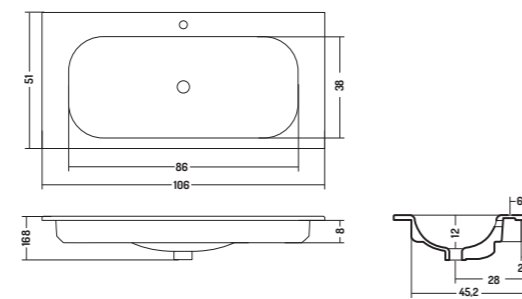

COD. SO10651101
Lavabo Incasso Soft 106
Recessed basin 106
106x51x h 16,8 cm