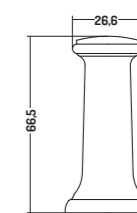

LEGS

COLONNA

COD. PA01100001

Colonna

Pedestal

h 66 cm