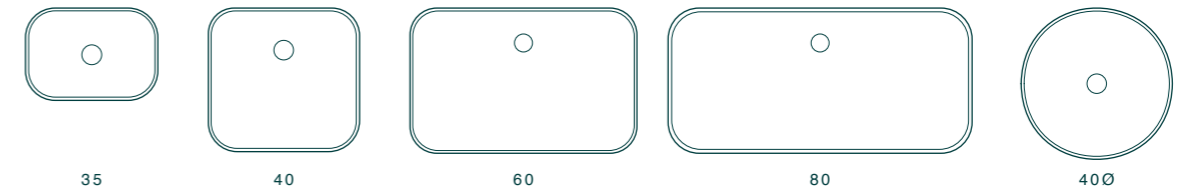

BOWLS 42Ø - 60

RECESSED 40

SEMI RECESSED 40

APPOGGIO/PARETE 35
COUNTER/WALL-HUNG 35

APPOGGIO/PARETE 48
COUNTER/WALL-HUNG 48

APPOGGIO 25 - 38 - 40Ø
COUNTER 25 - 38 - 40Ø

CIOTOLE 42Ø - 60
BOWLS 42Ø - 60

INCASSO 40
RECESSED 40