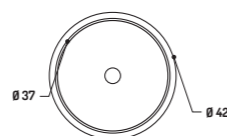

COD. CT04200001
Lavabo in Appoggio 42
Counter Basin 42
Ø 42x h 35 cm