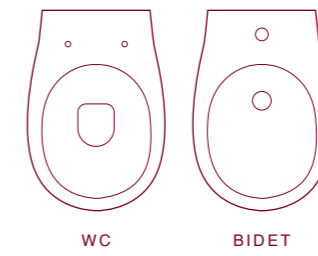

Coprivaso

Seat Cover

TOUCH 1

TERRA E SOSPESA

FLOOR STANDING AND WALL HUNG

TERRA E SOSPESA
FLOOR STANDING AND WALL HUNG

Lucidi/Glossy

WC/BIDET