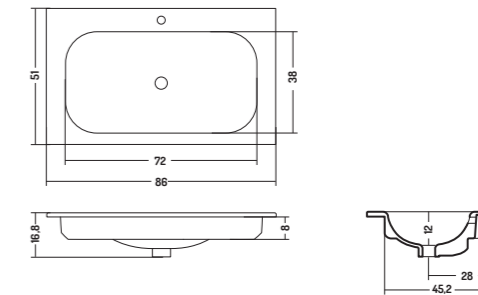

COD. SO08651101

Lavabo Incasso Soft 86

Recessed basin 86

86x51x h 16,8 cm