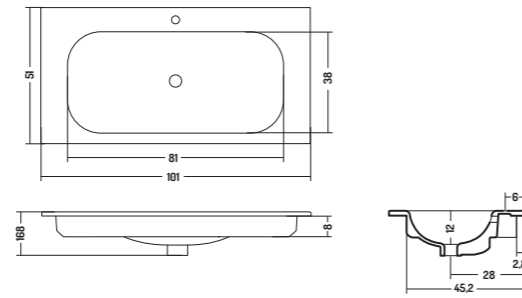

CONSOLLE INCASSO 51

CONSOLLE RECESSED 51

COD. SO10151101
Lavabo Incasso Soft 101
Recessed basin 101
101x51x h 16,8 cm