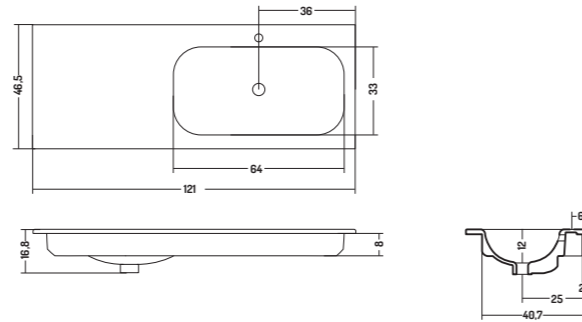

CONSOLLE INCASSO 46

CONSOLLE RECESSED 46

COD. SO12DX4101

Lavabo Incasso Soft
121 DX

Recessed basin 121 R

121x46x h 16,8 cm