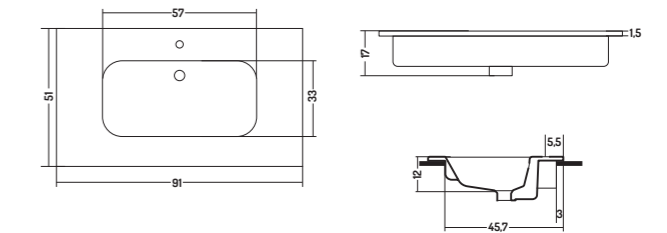

COD. QS09151101
Consolle Incasso 91
Recessed Consolle 91
91x51,5x h 17 cm