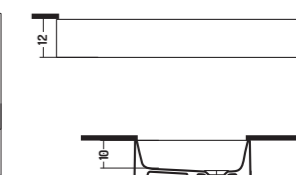

UNDER COUNTER SLIM SQUARE

COD. SS06000001

Lavabo Sottopiano 60
Under Counter Basin 60
60x38x h 12 cm

COD. SS08000001

Lavabo Sottopiano 80
Under Counter Basin 80
80x38x H 12 Cm

SOTTOPIANO QUBO

COD. QB05040001