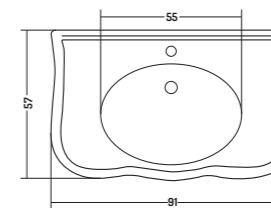

Lavabo Parete 70 / 1
Foro

Wall Hung Basin 70 /
1 Tap Hole

71x54x h 27,5 cm

COD. PA09054101

Lavabo Parete 90 / 1
Foro

Wall Hung Basin 90 /
1 Tap Hole

91x57x h 31 cm

COD. PA11061101