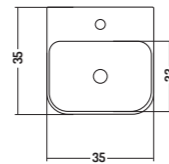

Lavabo Appoggio/
Parete / 1 Foro

Counter/Wall-hung
basin / 1 tap hole

35x35x h 12 cm