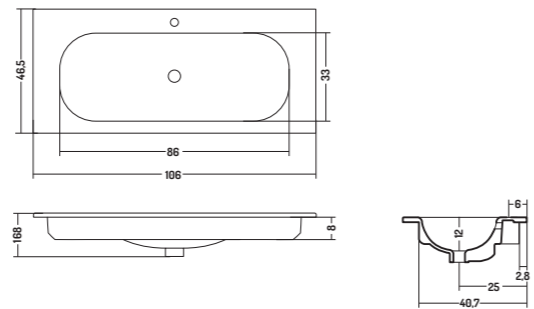

COD. SO10646101
Lavabo Incasso Soft 106
Recessed basin 106
106x46x h 16,8 cm