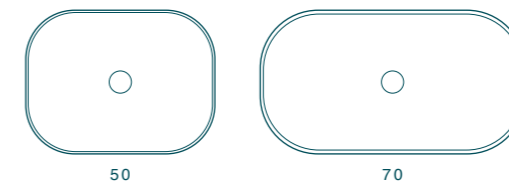

FLOOR STANDING AND WALL HUNG

COUNTER TOP 38

RECESSED 38

FREE STANDING 42Ø

TERRA E SOSPESA
FLOOR STANDING AND WALL HUNG

APPOGGIO 38
COUNTER TOP 38

INCASSO 38
RECESSED 38

FREE STANDING 42Ø
FREE STANDING 42Ø