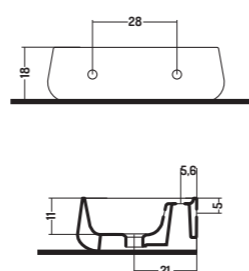

COUNTER/WALL-HUNG 41