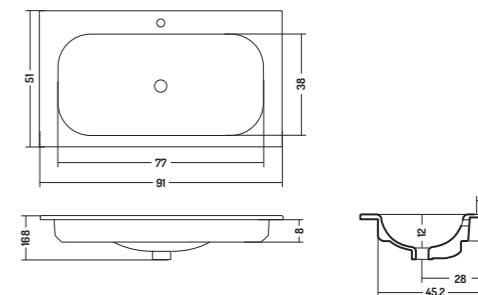

COD. SO09151101

Lavabo Incasso Soft 91

Recessed basin 91

91x51x h 16,8 cm