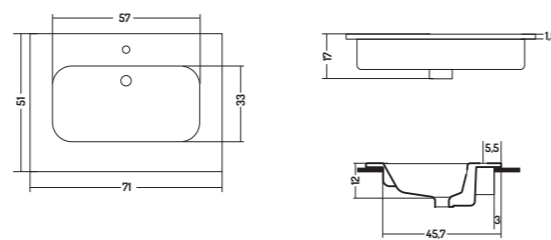

COD. QS07151101
Consolle Incasso 71
Recessed Consolle 71
71x51,5x h 17 cm