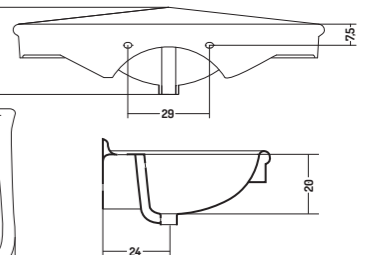

COD. PA11061101

Lavabo Parete 110 /
1 Foro

Wall Hung Basin 110 /
1 Tap Hole

110x61x h 31 cm