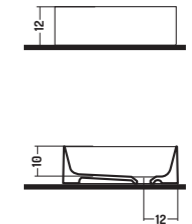

COD. SL04038001

Lavabo da Appoggio

Counter basin

40x38x h 10 cm