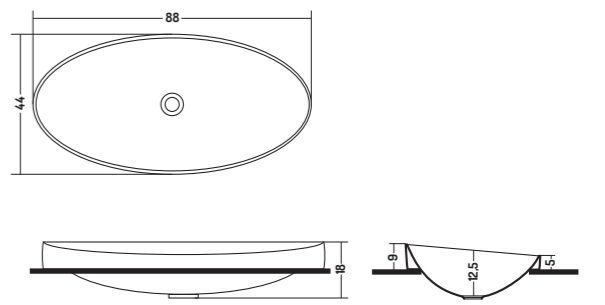

COD. SF08044001

Lavabo Incasso 80

Recessed
Washbasin 80

88x44x h 19 cm