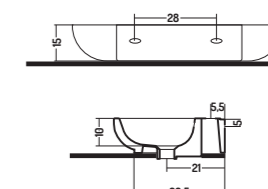

COD. QB08040101

Lavabo Parete 80

Wall-Hung Basin 80

74,4x40x h 15,4 cm