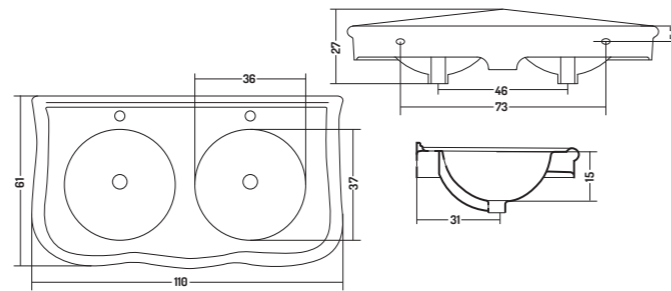

Consolle in
Doppiavasca / 1 Foro

Double Bowl
Console / 1 tap hole

110x61x h 31 cm

GAMBE

COD. PA01300001

Gambe Curve

Curved Legs

h 74 cm