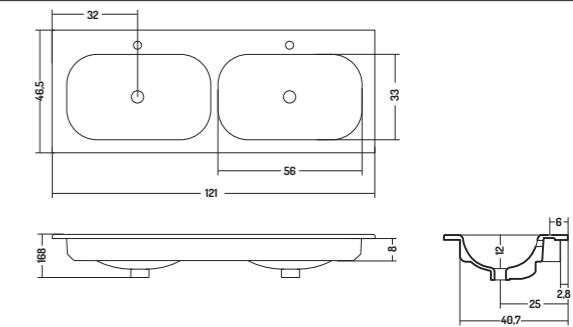

COD. SO12D46101
Lavabo Incasso Soft
121 Doppia Vasca
Recessed Double
Basin 121
121x46x H 16,8 Cm