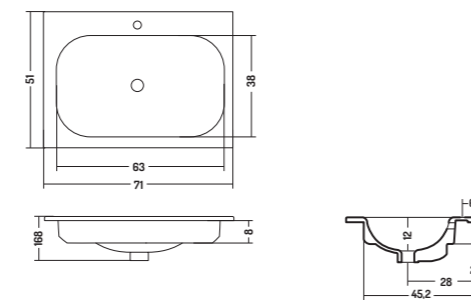

COD. SO09151101

Lavabo Incasso Soft 91

Recessed basin 91

91x51x h 16,8 cm

COD. SO07151101

Lavabo Incasso Soft 71

Recessed basin 71

71x51x h 16,8 cm