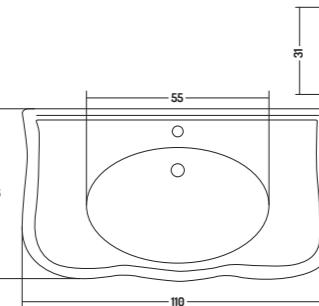

COD. PA11061101

Lavabo Parete 110 /
1 Foro

Wall Hung Basin 110 /
1 Tap Hole

110x61x h 31 cm