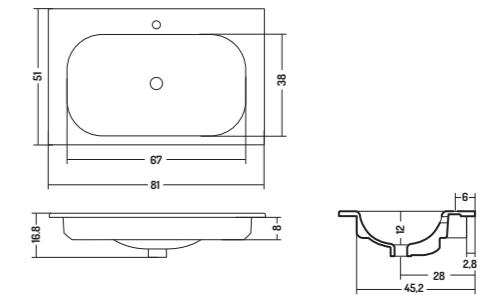

CONSOLLE INCASSO 51

CONSOLLE RECESSED 51

COD. SO08151101

Lavabo Incasso Soft 81

Recessed basin 81

81x51x h 16,8 cm