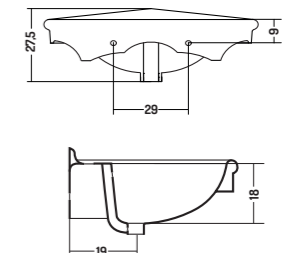

PARETE 54 - 57 - 61

WALL HUG 54 - 57 - 61

COD. PA07054101

Lavabo Parete 70 / 1
Foro

Wall Hung Basin 70 /
1 Tap Hole

71x54x h 27,5 cm