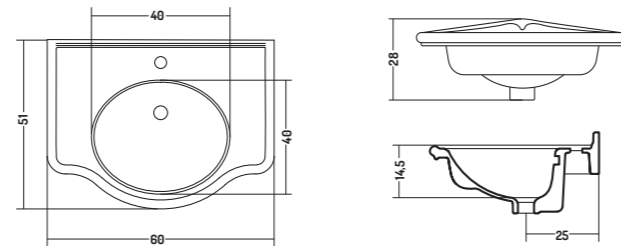

GAMBE

COD. PA01300001

Gambe Curve

Curved Legs

h 74 cm

LEGS

INCASSO 51 - 56 - 61

RECESSED 51 - 56 - 61

COD. PA07000101

Consolle da Incasso
70 / 1 Foro

Recessed Console 70
/ 1 Tap Hole

69x51x h 14,5 cm