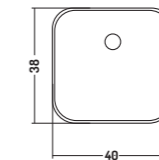

Lavabo da Appoggio

Counter basin

40x38x h 10 cm