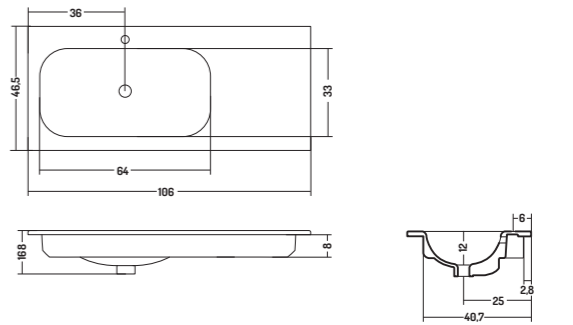

CONSOLLE INCASSO 46

CONSOLLE RECESSED 46

COD. SO10DX4101
 Lavabo Incasso Soft
 106 DX
 Recessed basin 106 R
 106x46x h 16,8 cm

COD. SO10SX410
 Lavabo Incasso Soft
 106 SX
 Recessed basin
 106 L
 106x46x h 16,8 cm