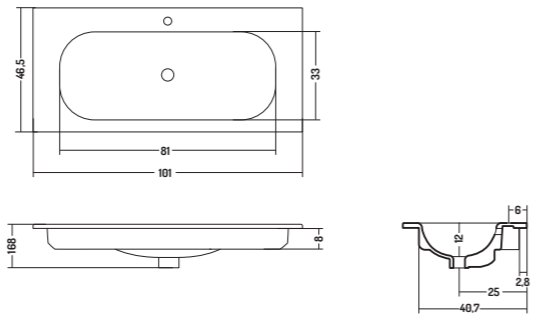

COD. SO10146101
Lavabo Incasso Soft 101
Recessed basin 101
101x46x h 16,8 cm