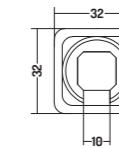

LEGS

COLONNA

COD. PA01100001

Colonna

Pedestal

h 66 cm