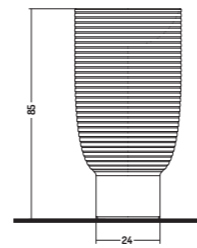

INCASSO 38

COD. LO070i3801

Lavabo Loom
Appoggio/ Incasso 70

Counter/ Recessed
Basin Loom 70

70x38x h 18 cm

Lucidi/Glossy

Satinati/Matt

RECESSED 38

FREESTANGIND

COD. LO08542001

Lavabo Freestanding
Loom

LOOM Freestanding
Washbasin

Ø 42,6 x h 85 cm