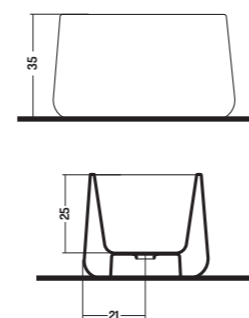

Lucidi/Glossy

Lucidi/Glossy

APPOGGIO 42Ø

COD. CT04200001
Lavabo in Appoggio 42
Counter Basin 42
Ø 42x h 35 cm

COUNTER 42Ø

APPOGGIO/PARETE 41

COD. CT08000101
Lavabo in Appoggio/
Parete 80
Wall Hung/Counter
Basin 80
80x41x h 18 cm

APPOGGIO 42

COD. CT06042001
Lavabo in Appoggio 60
Counter Basin 60
60x42x h 35 cm

COUNTER 42

COD. CT08042001
Lavabo in Appoggio 80
Counter Basin 80
80x42x h 35 cm

APPOGGIO/PARETE 41

COD. CT06000101
Lavabo in Appoggio/
Parete 60
Wall Hung/Counter
Basin 60
60x41x h 18 cm

COUNTER/WALL-HUNG 41