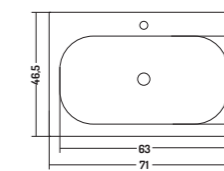

61x46x h 16,8 cm

COD. SO07146101

Lavabo Incasso Soft 71

Recessed basin 121

71x46x h 16,8 cm

COD. SO08146101

Lavabo Incasso Soft 81

Recessed basin 81