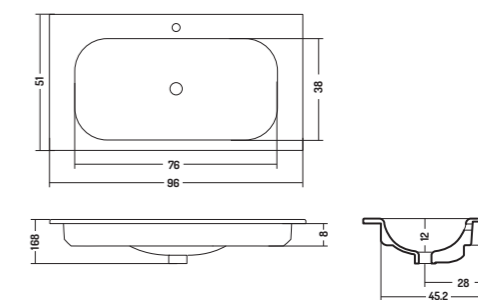

COD. SO09651101

Lavabo Incasso Soft 96

Recessed basin 96

96x51x h 16,8 cm