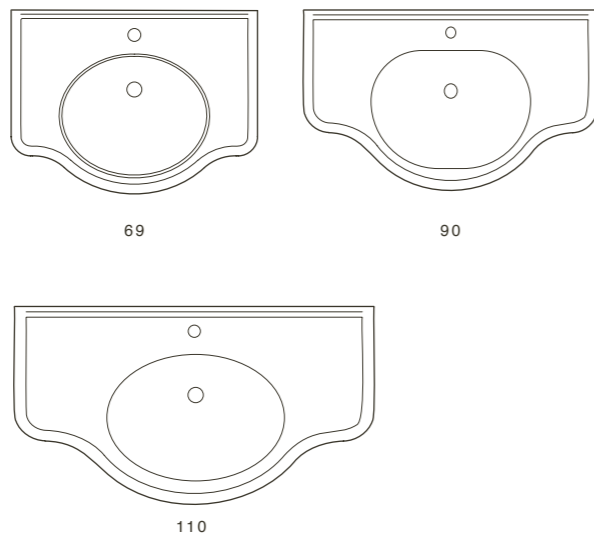

BIDET

WC

BIDET

TERRA MONOBLOCCO/CASSETTA A ZAINO/CASSETTA ALTA
FLOOR STANDING MONOBLOCK/LOW LEVEL CISTERN/HIGH LEVEL CISTERN

WC

WC

PARETE 54 - 57 - 61
WALL HUG 54 - 57 - 61

INCASSO 51 - 56 - 61
RECESSED 51 - 51 - 61