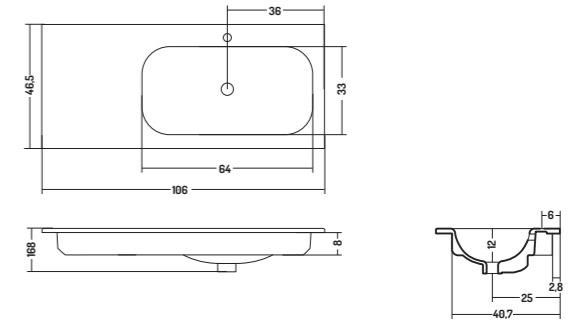

CONSOLLE INCASSO 46

CONSOLLE RECESSED 46

COD. SO10DX4101
Lavabo Incasso Soft
106 DX
Recessed basin 106 R
106x46x h 16,8 cm