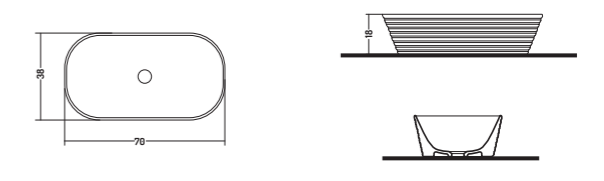

COD. LO07038001

Lavabo in Appoggio 70

Counter Basin 70

70x38x h 18 cm