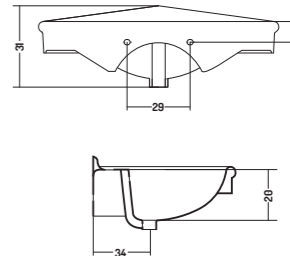

Lavabo Parete 70 / 1
Foro

Wall Hung Basin 70 /
1 Tap Hole

71x54x h 27,5 cm

COD. PA09054101

Lavabo Parete 90 / 1
Foro

Wall Hung Basin 90 /
1 Tap Hole

91x57x h 31 cm

COD. PA11061101