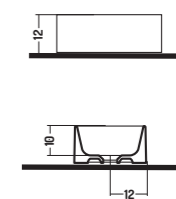

COD. SL03524001

Lavabo da Appoggio

Counter basin

35x25x h 10 cm