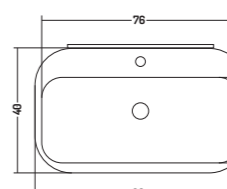

COUNTER TOP/WALL-HUNG 40

COD. QB08040101

Lavabo Parete 80

Wall-Hung Basin 80

74,4x40x h 15,4 cm

QUBO SQUARE 40
CONSOLLE INCASSO 40

RECESSED CONSOLLE 40

COD. QS06140101
Consolle Incasso 61
Recessed Consolle 61
61x40,5x h 10,8 cm