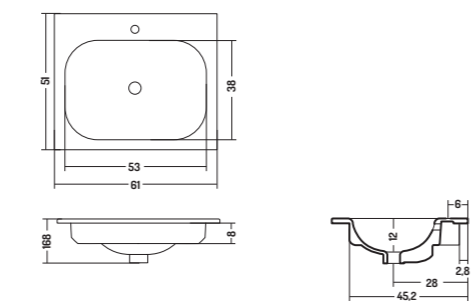

Recessed basin 86

86x51x h 16,8 cm

CONSOLLE INCASSO 51

CONSOLLE RECESSED 51

COD. SO06151101

Lavabo Incasso Soft 61

Recessed basin 61

61x51x h 16,8 cm