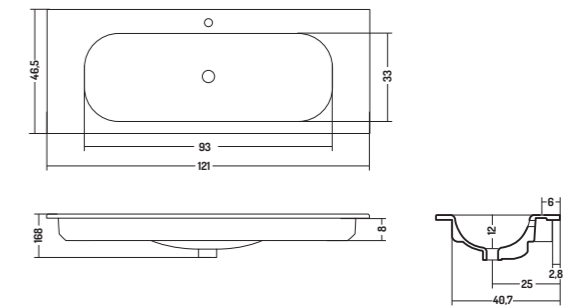

COD. SO12146101
Lavabo Incasso Soft 121
Recessed basin 121
121x46x h 16,8 cm