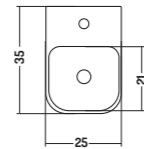

Lavabo Appoggio/
Parete / 1 Foro
Counter/ Wall-hung
basin / 1 tap hole

25x35x h 12 cm