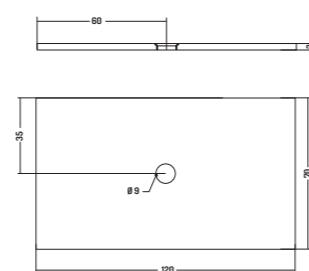

100x70 cm - H3

PIATTO DOCCIA 80

SHOWER TRAY 80

COD. PDFV712301

Piatto Doccia

Shower Tray

120x70 cm - H3

COD. PDFV810301