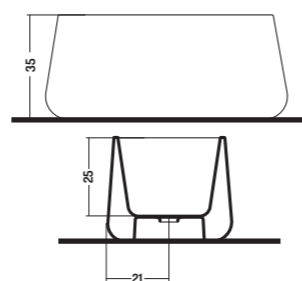

APPOGGIO 42

COD. CT06042001
 Lavabo in Appoggio 60
 Counter Basin 60
 60x42x h 35 cm

COUNTER 42

COD. CT08042001
 Lavabo in Appoggio 80
 Counter Basin 80
 80x42x h 35 cm

APPOGGIO/PARETE 41

COD. CT06000101
 Lavabo in Appoggio/
 Parete 60
 Wall Hung/Counter
 Basin 60
 60x41x h 18 cm