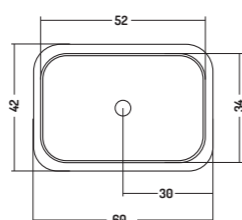

APPOGGIO 42

COD. CT06042001
Lavabo in Appoggio 60
Counter Basin 60
60x42x h 35 cm