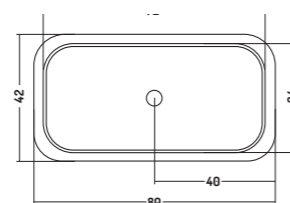

APPOGGIO 42

COD. CT06042001
 Lavabo in Appoggio 60
 Counter Basin 60
 60x42x h 35 cm

COUNTER 42

COD. CT08042001
 Lavabo in Appoggio 80
 Counter Basin 80
 80x42x h 35 cm

APPOGGIO/PARETE 41

COD. CT06000101
 Lavabo in Appoggio/
 Parete 60
 Wall Hung/Counter
 Basin 60
 60x41x h 18 cm