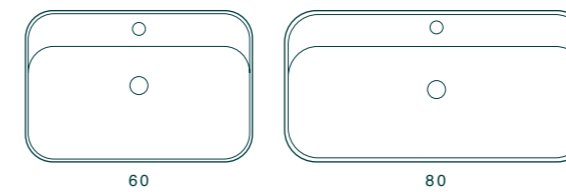

BOWLS 42Ø - 60

RECESSED 40

SEMI RECESSED 40

APPOGGIO/PARETE 35
COUNTER/WALL-HUNG 35

APPOGGIO/PARETE 48
COUNTER/WALL-HUNG 48

APPOGGIO 25 - 38 - 40Ø
COUNTER 25 - 38 - 40Ø

CIOTOLE 42Ø - 60
BOWLS 42Ø - 60

INCASSO 40
RECESSED 40