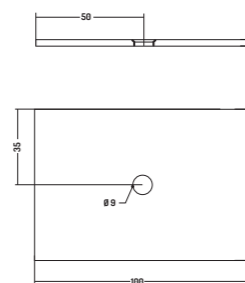

100x70 cm - H3

PIATTO DOCCIA 80

SHOWER TRAY 80

COD. PDFV712301

Piatto Doccia

Shower Tray

120x70 cm - H3

COD. PDFV810301