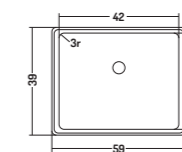

COD. QB05040001

Lavabo Sottopiano 50
Under Counter Basin 50
49x39 cm