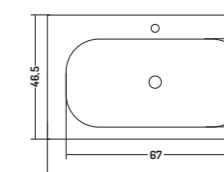

COD. SO08146101

Lavabo Incasso Soft 81

Recessed basin 81

81x46x h 16,8 cm