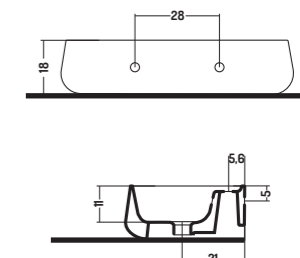

Lucidi/Glossy 

APPOGGIO 42Ø

COD. CT04200001
 Lavabo in Appoggio 42
 Counter Basin 42
 Ø 42x h 35 cm

COUNTER 42Ø

APPOGGIO/PARETE 41

COD. CT08000101
 Lavabo in Appoggio/
 Parete 80
 Wall Hung/Counter
 Basin 80
 80x41x h 18 cm