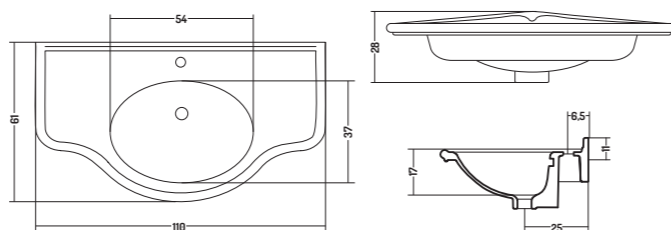

COD. PA11000101

Consolle da Incasso
110 / 1 Foro

Recessed Console
110 / 1 Tap Hole

110x61x h 29 cm