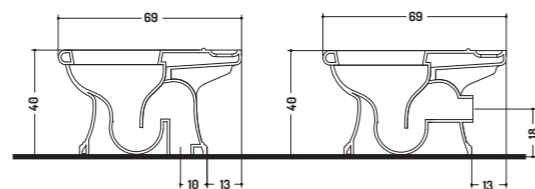

47x21x h 35 cm

COD. PA00800001

Cassetta Alta Paolina

Paolina High Level
Cistern

45,5x21 cm

COPRI WC

COVER SEAT

COD. PA20520001