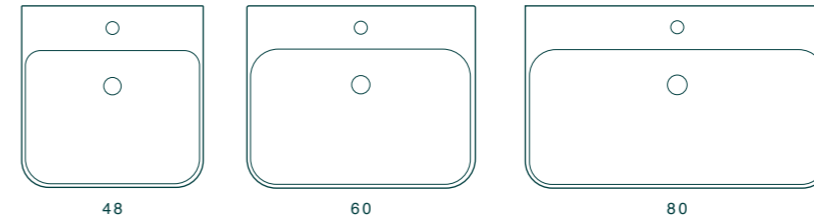

BOWLS 42Ø - 60

RECESSED 40

SEMI RECESSED 40

APPOGGIO/PARETE 35
COUNTER/WALL-HUNG 35

APPOGGIO/PARETE 48
COUNTER/WALL-HUNG 48

APPOGGIO 25 - 38 - 40Ø
COUNTER 25 - 38 - 40Ø

CIOTOLE 42Ø - 60
BOWLS 42Ø - 60

INCASSO 40
RECESSED 40