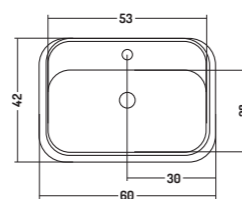

APPOGGIO 42

COD. CT06042001
 Lavabo in Appoggio 60
 Counter Basin 60
 60x42x h 35 cm

COUNTER 42

COD. CT08042001
 Lavabo in Appoggio 80
 Counter Basin 80
 80x42x h 35 cm

APPOGGIO/PARETE 41

COD. CT06000101
 Lavabo in Appoggio/
 Parete 60
 Wall Hung/Counter
 Basin 60
 60x41x h 18 cm