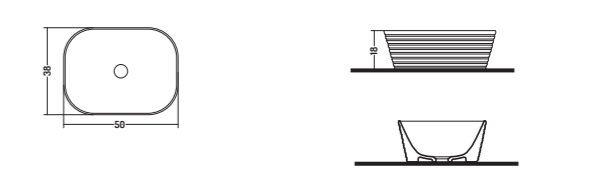

COVER SEAT

APPOGGIO 38

COD. LO05038001

Lavabo in Appoggio 50

Counter Basin 50

50x38x h 18 cm

COUNTER 38

COD. LO07038001