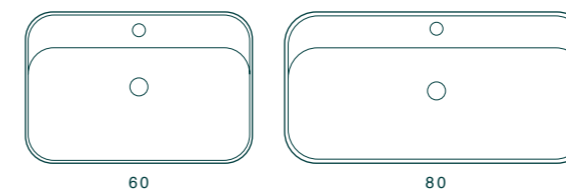

SEMINCASSO 40
SEMI RECESSED 40