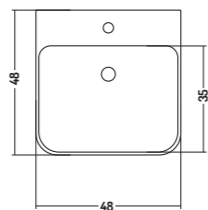

35x25x h 10 cm

APPOGGIO/PARETE 48

COUNTER/WALL-HUNG 48

COD. SL04848101

Lavabo Appoggio/
Parete / 1 Foro

Counter/Wall-hung
basin / 1 tap hole

48x48x h 12 cm

COD. SL04038001