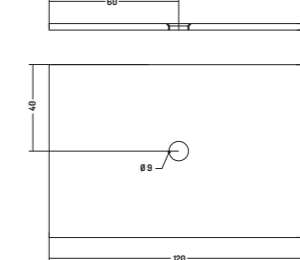

COD. PDFV812301

Piatto Doccia

Shower Tray

120x80 cm - H3