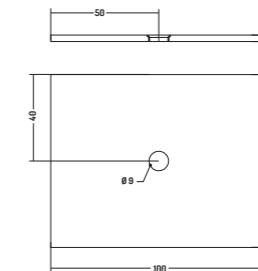

COD. PDFV810301

Piatto Doccia

Shower Tray

100x80 cm - H3