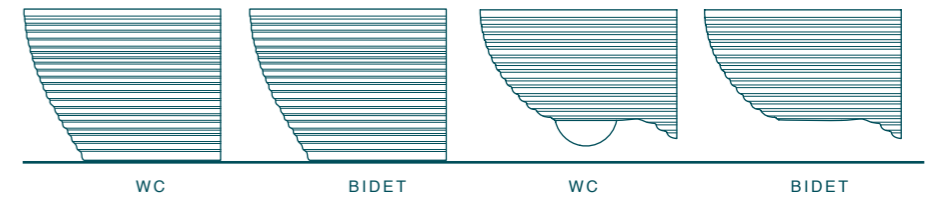

FLOOR STANDING AND WALL HUNG

COUNTER TOP 38

RECESSED 38

FREE STANDING 42Ø

TERRA E SOSPESA
FLOOR STANDING AND WALL HUNG

APPOGGIO 38
COUNTER TOP 38

INCASSO 38
RECESSED 38

FREE STANDING 42Ø
FREE STANDING 42Ø