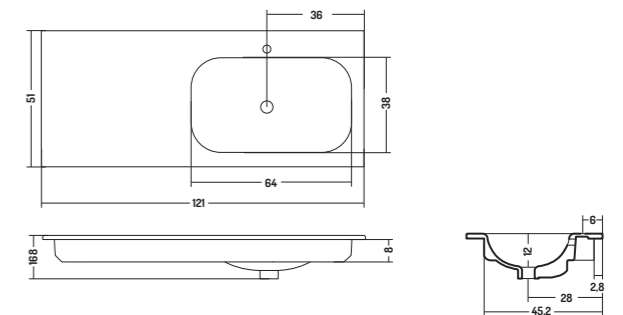

COD. SO121DX101
Lavabo Incasso Soft 121 Dx
Recessed Basin 121 R
121x51x H 16,8 Cm