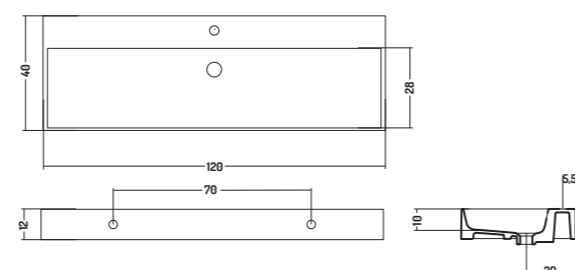

Lavabo Appoggio / Parete

Counter/Wall-Hung Basin

60x46x h 12 cm

COD. SS12040101

Lavabo Appoggio / Parete

Counter/Wall-Hung Basin

120x40x h 12 cm

COD. SS08046101