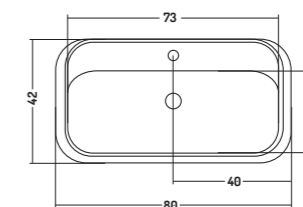

Lucidi/Glossy 

APPOGGIO 42Ø

COD. CT04200001
 Lavabo in Appoggio 42
 Counter Basin 42
 Ø 42x h 35 cm

COUNTER 42Ø

APPOGGIO/PARETE 41

COD. CT08000101
 Lavabo in Appoggio/
 Parete 80
 Wall Hung/Counter
 Basin 80
 80x41x h 18 cm