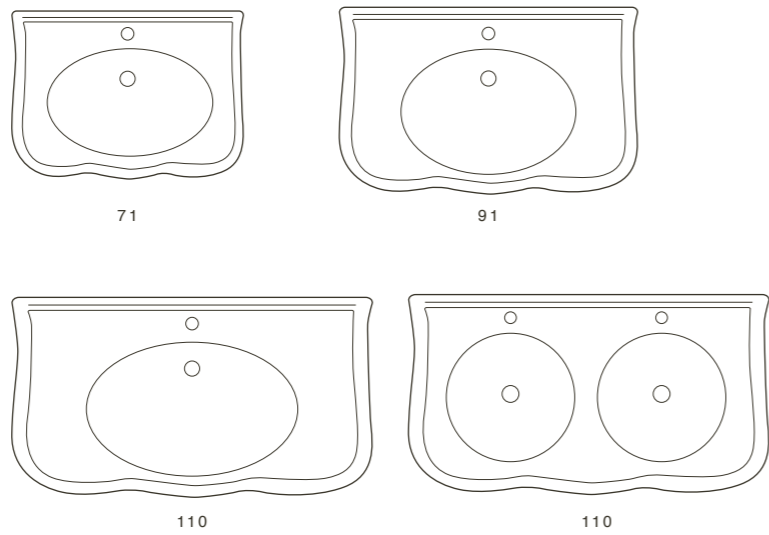

BIDET

WC

BIDET

TERRA MONOBLOCCO/CASSETTA A ZAINO/CASSETTA ALTA
FLOOR STANDING MONOBLOCK/LOW LEVEL CISTERN/HIGH LEVEL CISTERN

WC

WC

PARETE 54 - 57 - 61
WALL HUG 54 - 57 - 61

INCASSO 51 - 56 - 61
RECESSED 51 - 51 - 61