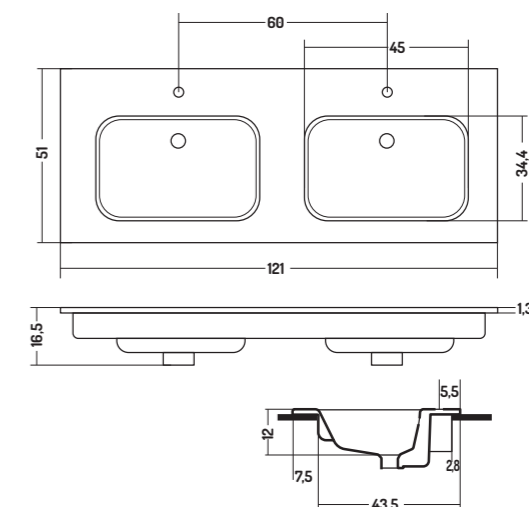

COD. NO121SX101

Consolle Incasso
121 SX

Recessed Consolle
121 L

121x51x h 17 cm

COD. NO121DV101

Consolle Incasso
121 DV

Recessed Consolle
121 DB

121x51x h 17 cm