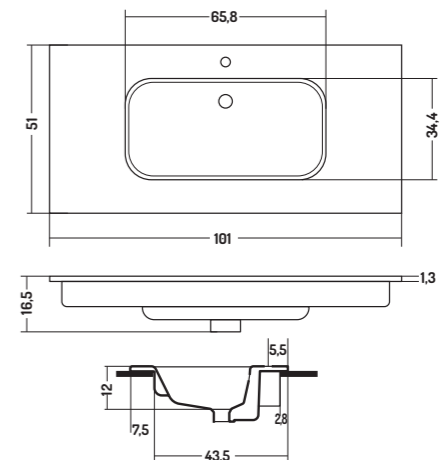

COD. NO10151101

Consolle Incasso 101
Recessed Consolle 101
101x51x h 17 cm