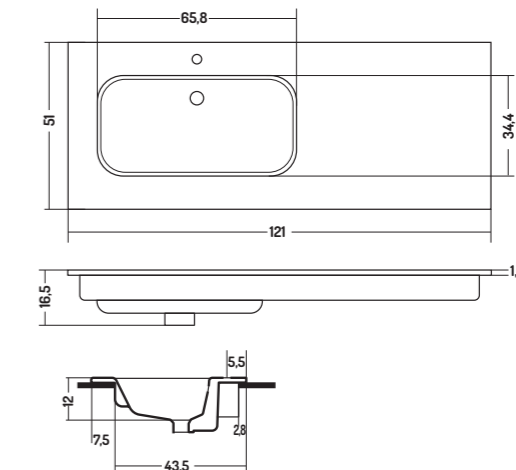

COD. NO121SX101

Consolle Incasso
121 SX

Recessed Consolle
121 L

121x51x h 17 cm