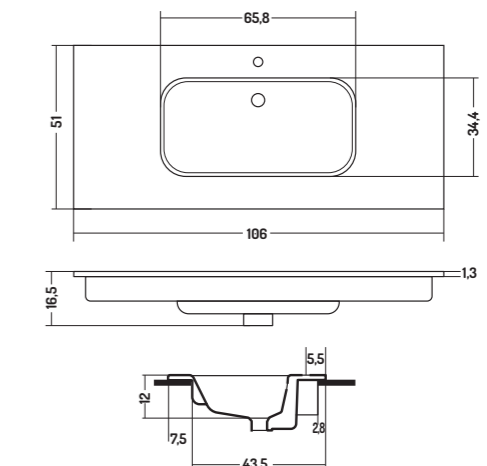

COD. NO10651101

Consolle Incasso 106
Recessed Consolle 106
106x51x h 17 cm