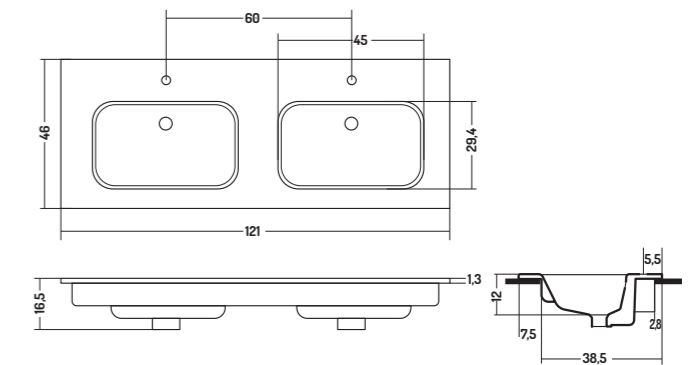

COD. NO12D46101

Consolle Incasso 121 DV
Recessed Consolle 121 DB
121x46x h 17 cm